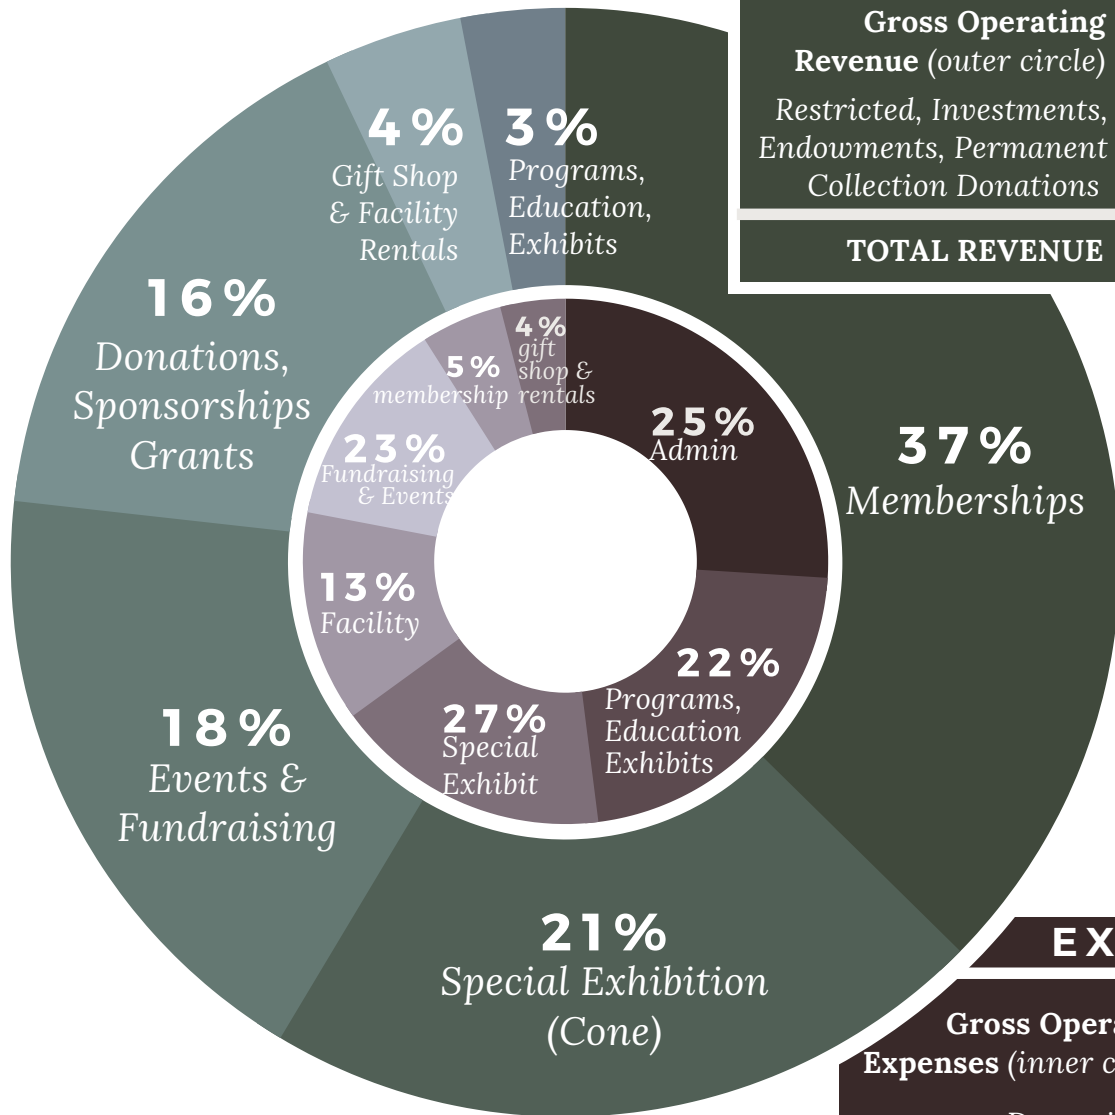

STEWARDSHIP

ENSURING THE FUTURE THROUGH RESPONSIBLE FINANCING

REVENUE	
Gross Operating Revenue (outer circle)	$976,734
Restricted, Investments, Endowments, Permanent Collection Donations	$488,838
TOTAL REVENUE	$1,465,572

EXPENSES	
Gross Operating Expenses (inner circle)	$920,777
Depreciation	$186,845
TOTAL EXPENSES	$1,107,622

BRAHM's annual audit and 990 forms are available for review on our website.

Note: 2019 Payroll & Expenses have been allocated by department areas, such as Administration, Facility, etc.